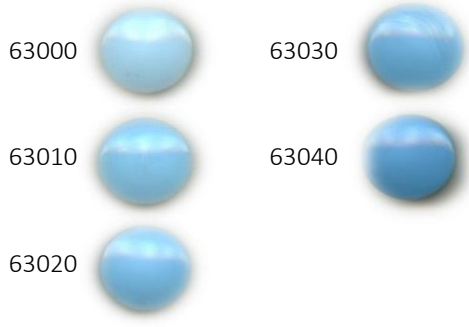

Turquoise Blue color

We offer Turquoise Blue color
on several shapes of beads.
 There are stock quantities which
 can be delivered promptly.

Shape:		Color:	63010	63020	63020/MAT	63030	63030/AB	63040
111-00-129 4x10mm <i>wheel</i>			●					
111-19-001 3mm 4mm 6mm 8mm 10mm 12mm <i>round</i>					●	●	●	
111-29-002 6x4mm 7x5mm 9x6mm <i>olive</i>				●				●
111-30-027 14x8mm <i>olive flat</i>				●				
111-30-111 15x5mm <i>bar</i>				●				
111-49-004 10mm <i>coin</i>				●				

Shape:		Color:	63000	63010	63020	63030
111-49-011 5x7mm <i>barrel</i>					●	
111-59-004 7x5mm <i>drop</i>			●			
111-59-008 5,5x7mm <i>cube</i>				●		
111-69-004 6x10mm <i>drop</i>					●	
111-69-018 9mm <i>corral</i>						●
111-74-210 7mm <i>flower</i>				●		
111-79-001 6x6mm 8x8mm <i>heart</i>				●	●	●
111-99-241 8x6mm 9x7mm <i>olive twist</i>						●